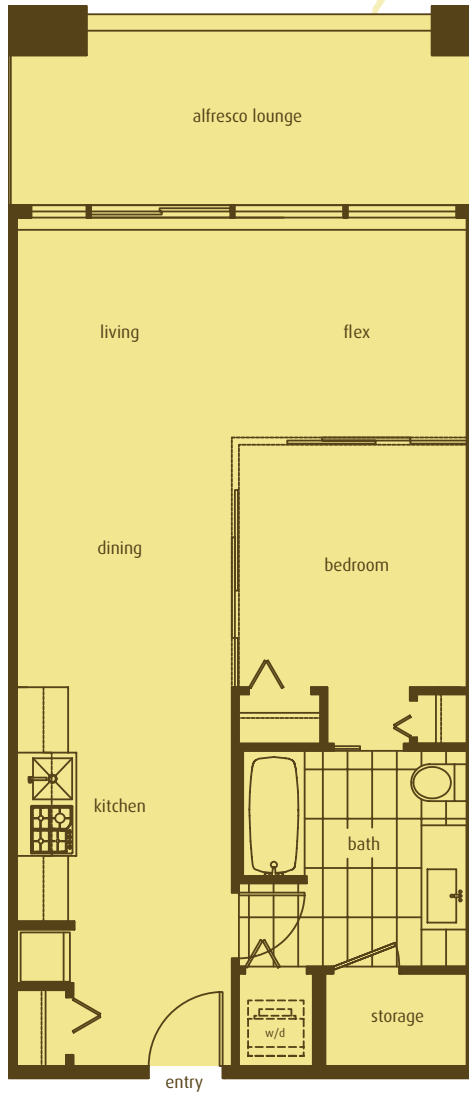

flat C

one bedroom + flex approx 670 sq.ft. + 146 sq.ft. of outdoor living

floors 2 - 4

floors 5 - 7